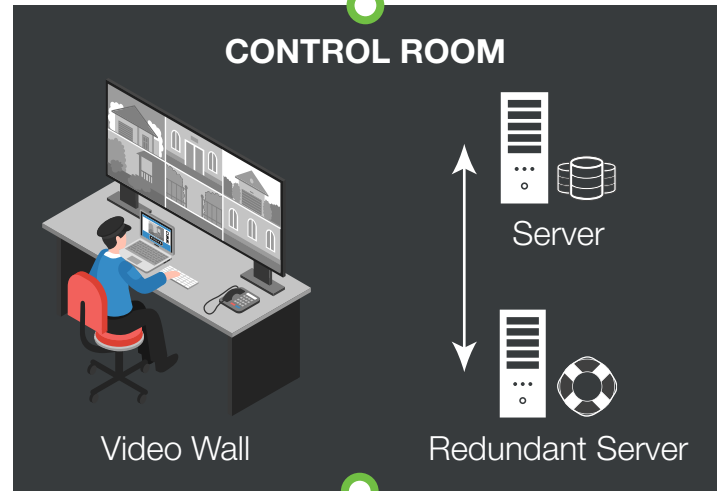

TYPE: Alarm Panel

PRODUCT: AVS XTREAM 32 EVO

PACKAGE: CathexisVision 2023.1 and later

INTEGRATION CAPABILITIES

- Manage alarm panels and video monitoring from a single, streamlined security solution.
- Get reliable evidence and video verification of alarm panel events, speeding up response times.
- Database mining for easy data sorting and searching as well as report generation.
- Group zones for easy monitoring and greater control.
- Easily view device event status and locations with site maps.
- Link alarm panel events to automated actions such as:
 - Record or control cameras
 - Send event info to local or off-site control rooms
 - Send email or SMS notifications
 - Play audio clips
 - Control the device

Alarm / event management

Cybersecurity

Mobile

Client Viewing

Client Viewing

Third-party systems integration

Video

Event triggers

Map interface

Off-site and multi-site monitoring

AVS electronics

AVS Electronics Alarm Panel

- 6 basic zones, up to 32 expansions, 8 sections
- Balanced inputs, switch alarms, and inertial detectors
- Up to 8 keypads
- Remote management
- Audio out
- Device, panel, and section states
- Speech Synthesis
- GSM & Ethernet modules available